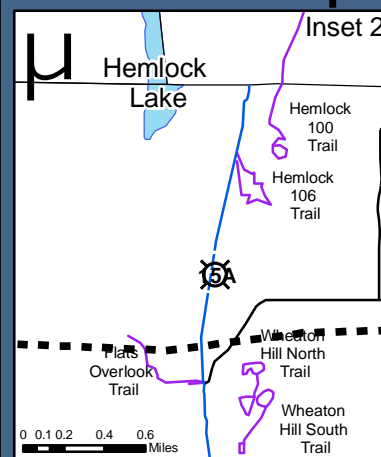

# Livingston County Recreation Map 2006

**Legend**

- Public Boat Launch
- Golf Course
- Town/Village Parks
- GenValGrnwyl/FingerLakesTrail
- Hemlock LakeTrail
- SnowmobileTrail
- Trails Under Development
- State Highway
- I-390
- County Rd
- Village Boundaries
- Lakes
- State Land
- Town Boundaries
- Town Rd

**Golf Courses**

- 1) Caledonia Country Club
- 2) Farview Golf Course
- 3) Island Oaks Golf Course
- 4) Lima Country Club
- 5) Livingston Country Club
- 6) Beards Creek Golf Course
- 7) Conesus Golf Club
- 8) Keshequa Golf Course
- 9) Triple Creek Golf Course
- 10) Woodlynn Golf Course
- 11) Brae Burn Country Club
- 12) Old Hickory Golf Course

**Town and Village Parks**

- 1) J.W. Jones Fireman's Park
- 2) Tennant Park
- 3) Hamilton Park
- 4) Washburn Park
- 5) Avon Driving Park
- 6) Avon Village Square
- 7) Case Memorial Park
- 8) Mark Tubbs Memorial Park
- 9) Livonia Community Park
- 10) Bowen Memorial Park
- 11) Long Point Town Park
- 12) Highland Park
- 13) Geneseo Village Square Park
- 14) Boyd-Parker Town Park
- 15) Starr Park
- 16) Leicester Village Square Park
- 17) Livingston County Al Lorenz Park
- 18) Francis Bellamy Memorial Park
- 19) Nunda Kiwanis Park
- 20) Babcock Park
- 21) Church Park
- 22) Central Park
- 23) Williams Park
- 24) Vitale Town Park
- 25) Hemlock Lake Park
- 26) Village Park
- 27) Ricky Greene Memorial Park

**Public Boat Launches**

- 1) Conesus Fishing Access Site
- 2) Conesus Lake Boat Launch
- 3) Pebble Beach Fishing Access Site
- 4) Hemlock Lake Boat Launch-North
- 5) Avon Boat Launch
- 6) York Boat Launch