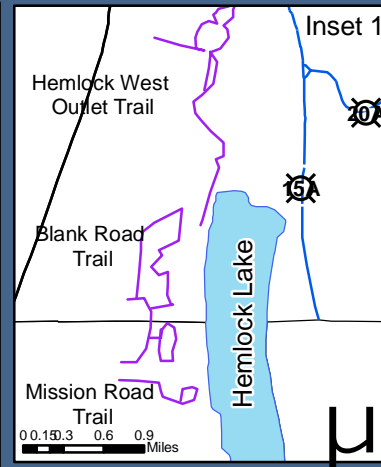

# Livingston County Recreation Map 2006

**Legend**

- Public Boat Launch
- Golf Course
- Town/Village Parks
- GenValGrnwyl/FingerLakesTrail
- Hemlock LakeTrail
- SnowmobileTrail
- Trails Under Development
- State Highway
- I-390
- County Rd
- Village Boundaries
- Lakes
- State Land
- Town Boundaries
- Town Rd

**Golf Courses**

- 1) Caledonia Country Club
- 2) Farview Golf Course
- 3) Island Oaks Golf Course
- 4) Lima Country Club
- 5) Livingston Country Club
- 6) Beards Creek Golf Course
- 7) Conesus Golf Club
- 8) Keshequa Golf Course
- 9) Triple Creek Golf Course
- 10) Woodlynn Golf Course
- 11) Brae Burn Country Club
- 12) Old Hickory Golf Course

**Town and Village Parks**

- 1) J.W. Jones Fireman's Park
- 2) Tennant Park
- 3) Hamilton Park
- 4) Washburn Park
- 5) Avon Driving Park
- 6) Avon Village Square
- 7) Case Memorial Park
- 8) Mark Tubbs Memorial Park
- 9) Livonia Community Park
- 10) Bowen Memorial Park
- 11) Long Point Town Park
- 12) Highland Park
- 13) Geneseo Village Square Park
- 14) Boyd-Parker Town Park
- 15) Starr Park
- 16) Leicester Village Square Park
- 17) Livingston County Al Lorenz Park
- 18) Francis Bellamy Memorial Park
- 19) Nunda Kiwanis Park
- 20) Babcock Park
- 21) Church Park
- 22) Central Park
- 23) Williams Park
- 24) Vitale Town Park
- 25) Hemlock Lake Park
- 26) Village Park
- 27) Ricky Greene Memorial Park

**Public Boat Launches**

- 1) Conesus Fishing Access Site
- 2) Conesus Lake Boat Launch
- 3) Pebble Beach Fishing Access Site
- 4) Hemlock Lake Boat Launch-North
- 5) Avon Boat Launch
- 6) York Boat Launch