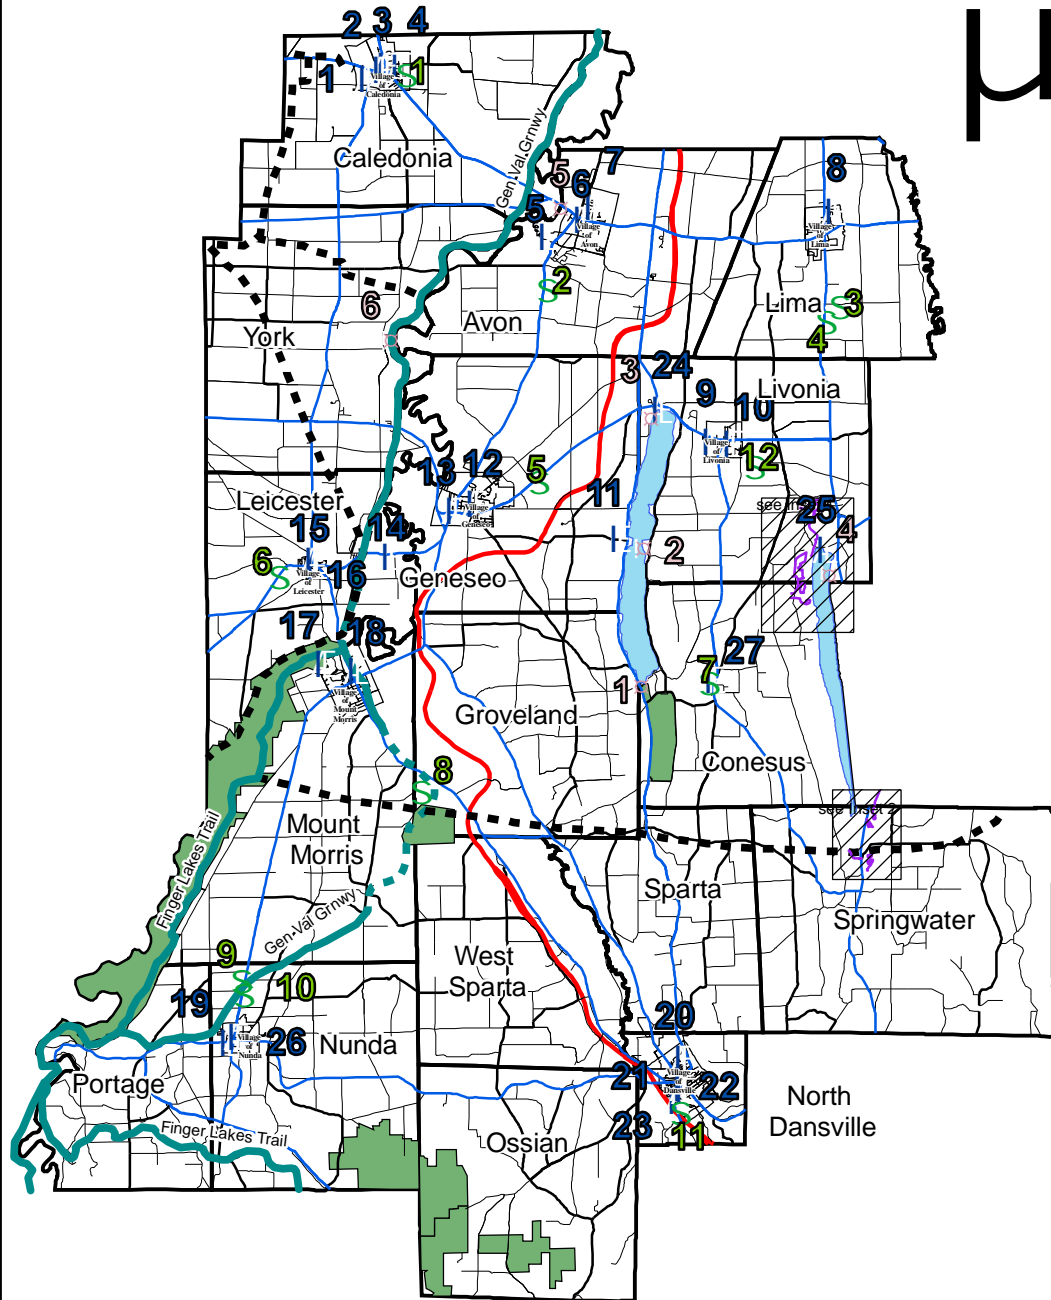

# Livingston County Recreation Map 2006

**Legend**

- Public Boat Launch
- Golf Course
- Town/Village Parks
- GenValGrnwyl/FingerLakesTrail
- Hemlock LakeTrail
- SnowmobileTrail
- Trails Under Development
- State Highway
- I-390
- County Rd
- Village Boundaries
- Lakes
- State Land
- Town Boundaries
- Town Rd

**Golf Courses**

- 1) Caledonia Country Club
- 2) Farview Golf Course
- 3) Island Oaks Golf Course
- 4) Lima Country Club
- 5) Livingston Country Club
- 6) Beards Creek Golf Course
- 7) Conesus Golf Club
- 8) Keshequa Golf Course
- 9) Triple Creek Golf Course
- 10) Woodlynn Golf Course
- 11) Brae Burn Country Club
- 12) Old Hickory Golf Course

**Town and Village Parks**

- 1) J.W. Jones Fireman's Park
- 2) Tennant Park
- 3) Hamilton Park
- 4) Washburn Park
- 5) Avon Driving Park
- 6) Avon Village Square
- 7) Case Memorial Park
- 8) Mark Tubbs Memorial Park
- 9) Livonia Community Park
- 10) Bowen Memorial Park
- 11) Long Point Town Park
- 12) Highland Park
- 13) Geneseo Village Square Park
- 14) Boyd-Parker Town Park
- 15) Starr Park
- 16) Leicester Village Square Park
- 17) Livingston County Al Lorenz Park
- 18) Francis Bellamy Memorial Park
- 19) Nunda Kiwanis Park
- 20) Babcock Park
- 21) Church Park
- 22) Central Park
- 23) Williams Park
- 24) Vitale Town Park
- 25) Hemlock Lake Park
- 26) Village Park
- 27) Ricky Greene Memorial Park

**Public Boat Launches**

- 1) Conesus Fishing Access Site
- 2) Conesus Lake Boat Launch
- 3) Pebble Beach Fishing Access Site
- 4) Hemlock Lake Boat Launch-North
- 5) Avon Boat Launch
- 6) York Boat Launch